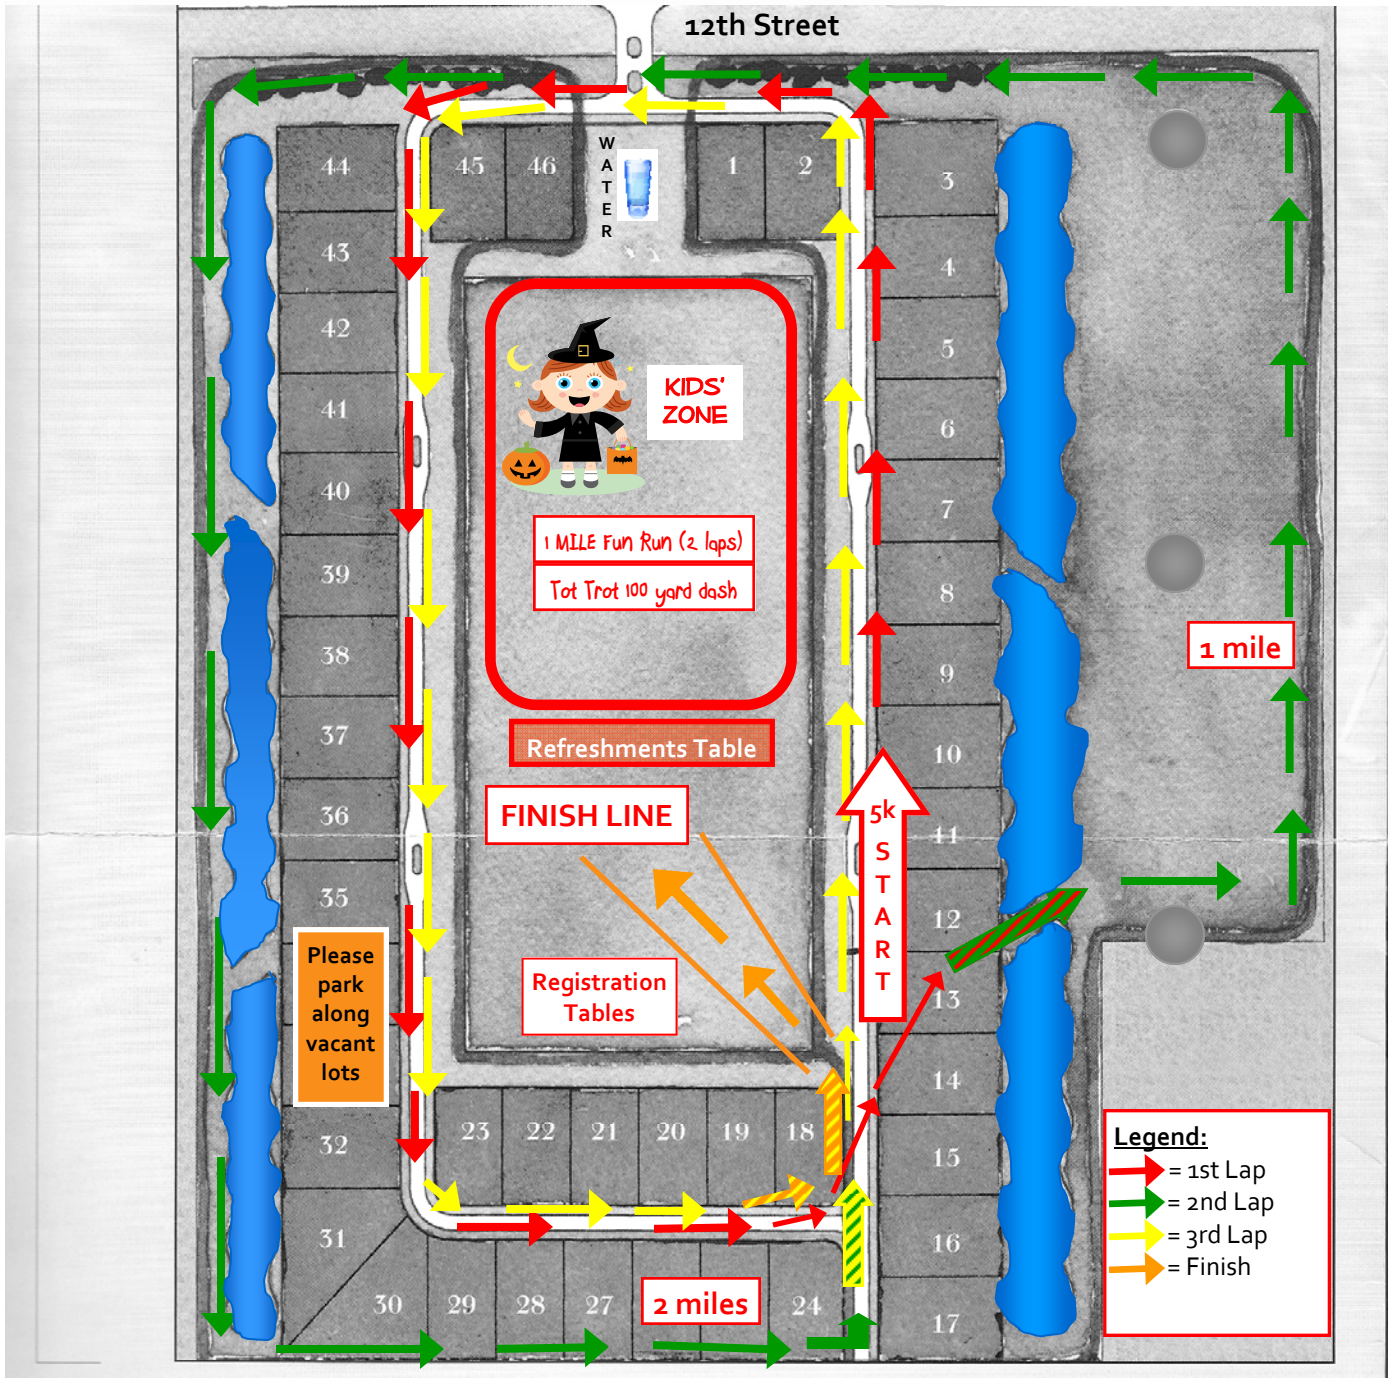

Maitland Farm's

HALLOWEEN HUSTLE

5K & Tot Trot

"A Special Place To Grow"

Please note: Entrance to Polo Grounds will be closed to car traffic at 7:15am.

The Maitland Farm family would like to thank you for supporting our event! Good luck to all participants!